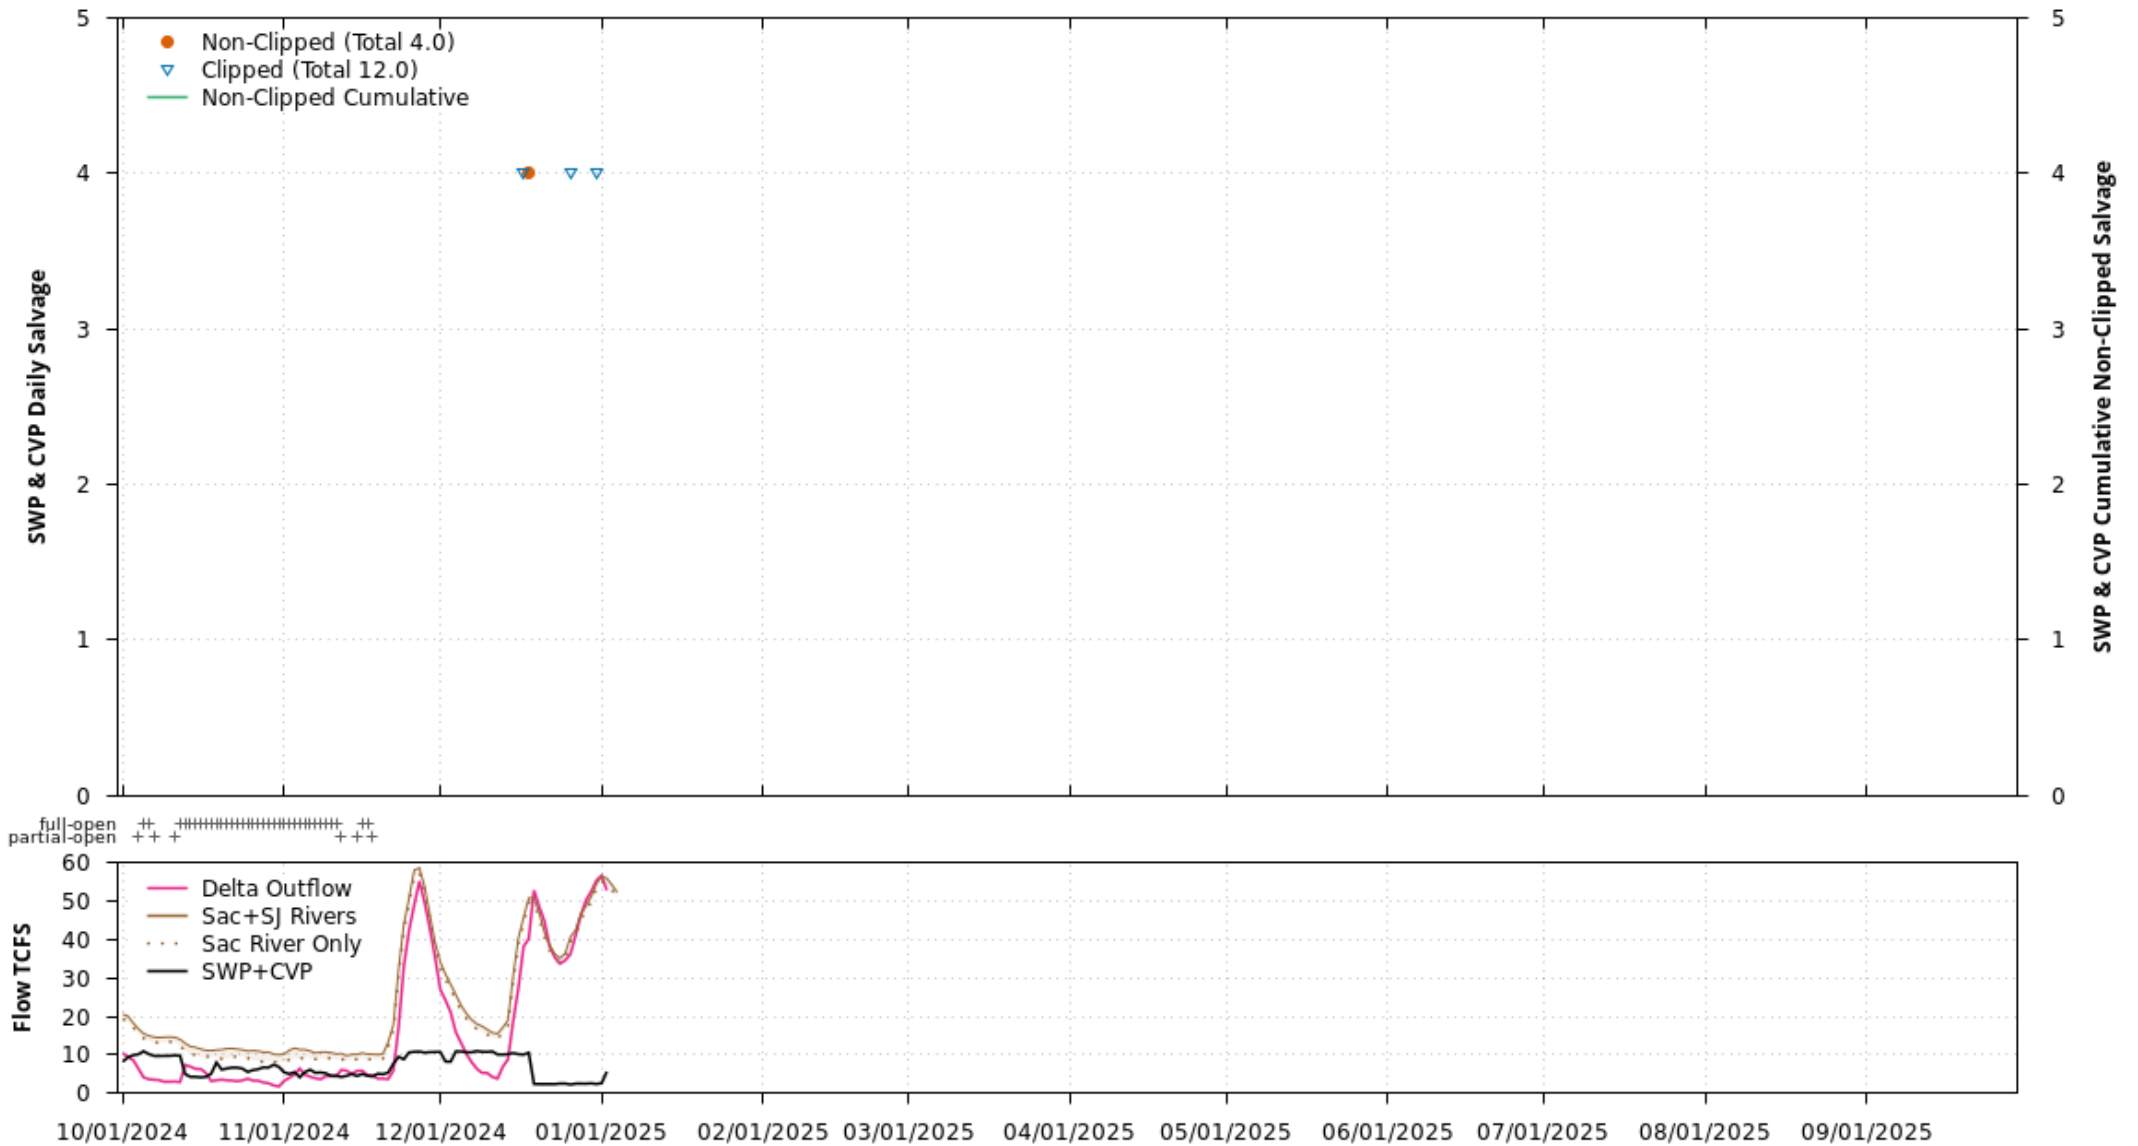

Observed Steelhead Salvage at SWP and CVP Delta Fish Facilities
Steelhead Observed 12/17/2024 to 12/31/2024
Reconstruction Level for Non-Clipped Steelhead = 3000

Preliminary data from CDEC, CDFW, CDRW, and BOR; subject to revision.
www.cbr.washington.edu/sacramento/