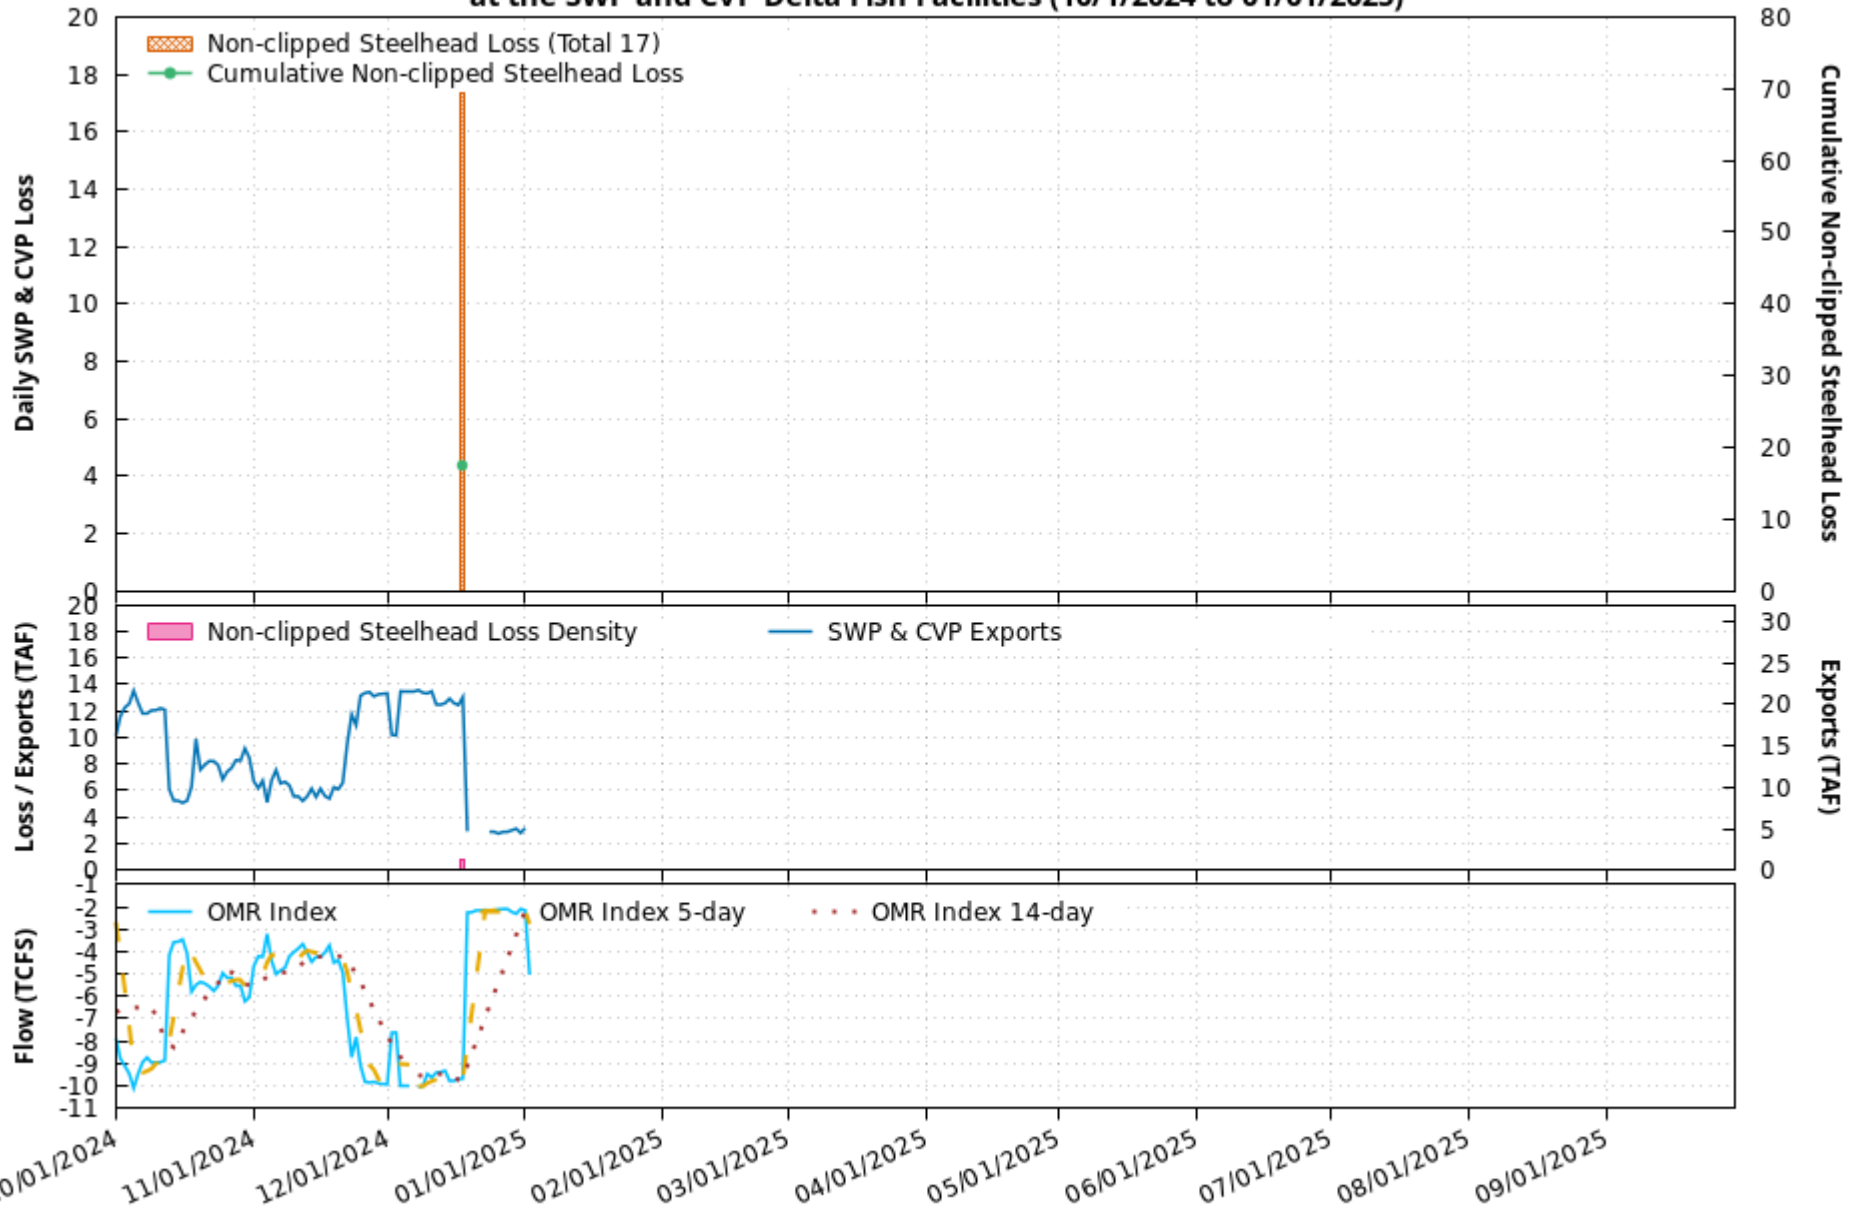

# Non-clipped Steelhead Loss

at the SWP and CVP Delta Fish Facilities (10/1/2024 to 01/01/2025)

Preliminary data from CDFW; subject to revision. OMR Index calculated by SacPAS.